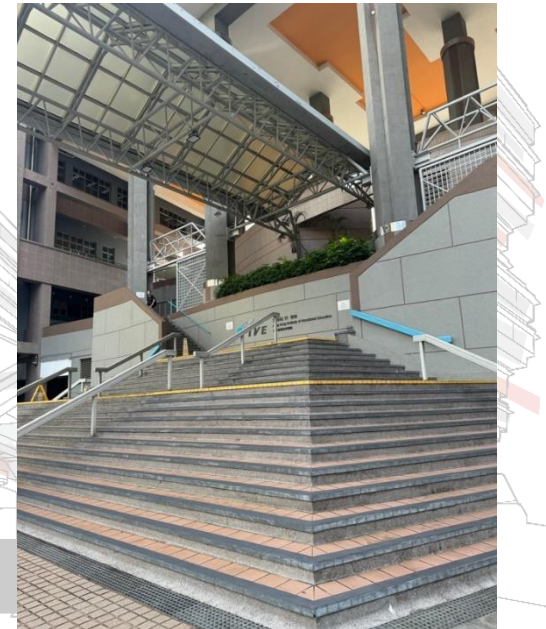

Directional Map from IVE (Tsing Yi) to Room 415, 4/F, THEi (Tsing Yi)

3) Walk to Block C elevator, and then take the elevator to 4/F

2) Walk up the stairs and take escalator to 1/F

1) From IVE (Tsing Yi) Main Entrance

IVE (Tsing Yi) Main Entrance

Directional Map from IVE (Tsing Yi) to Room 415, 4/F, THEi (Tsing Yi)

4) Walk along the corridor to Room 415

由IVE (青衣) 前往THEi高科院 (青衣校園) 4樓415室路線圖

3) 步行前往C棟升降機，
然後乘搭升降機到達4樓

1) IVE (青衣) 入口